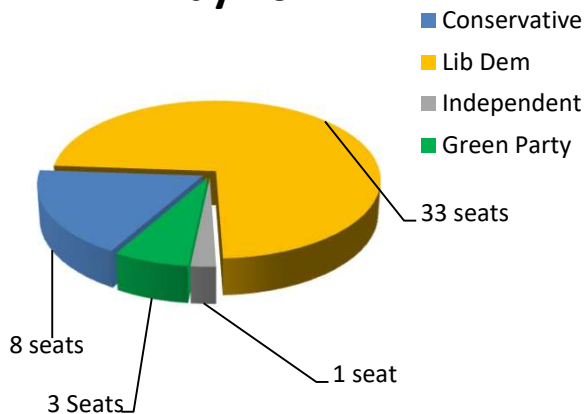

Winchester City Council - Local Election Thursday 2 May 2024

POLITICAL SPLIT

4 May 2023

2 May 2024

| | 2023 | 2024 |
|----------------------------------|--------|--------|
| Turnout | 43.57% | 41.38% |
| Total Votes Cast | 41,483 | 36,372 |
| Electorate | 95,217 | 87,897 |
| Percentage share of votes | | |
| Liberal Democrats | 50.07% | 47.72% |
| Conservative | 32.18% | 31.25% |
| Green Party | 12.65% | 14.37% |
| Labour | 4.89% | 5.12% |
| Other | 0.20% | 1.53% |