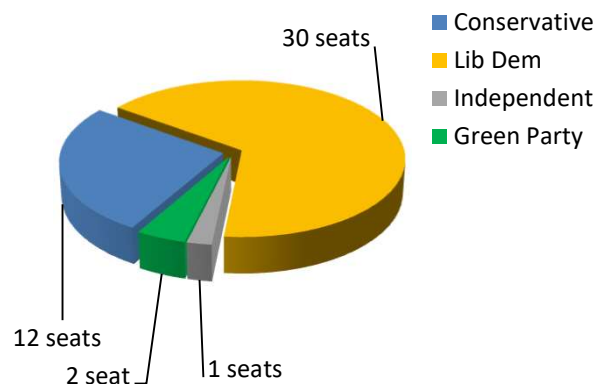

Winchester City Council - Local Election Thursday 2 May 2024

POLITICAL SPLIT

4 May 2023

2 May 2024

| | 2023 | 2024 |
|----------------------------------|--------|--------|
| Turnout | 43.57% | 41.38% |
| Total Votes Cast | 41,483 | 36,372 |
| Electorate | 95,217 | 87,897 |
| Percentage share of votes | | |
| Liberal Democrats | 50.07% | 47.72% |
| Conservative | 32.18% | 31.25% |
| Green Party | 12.65% | 14.37% |
| Labour | 4.89% | 5.12% |
| Other | 0.20% | 1.53% |